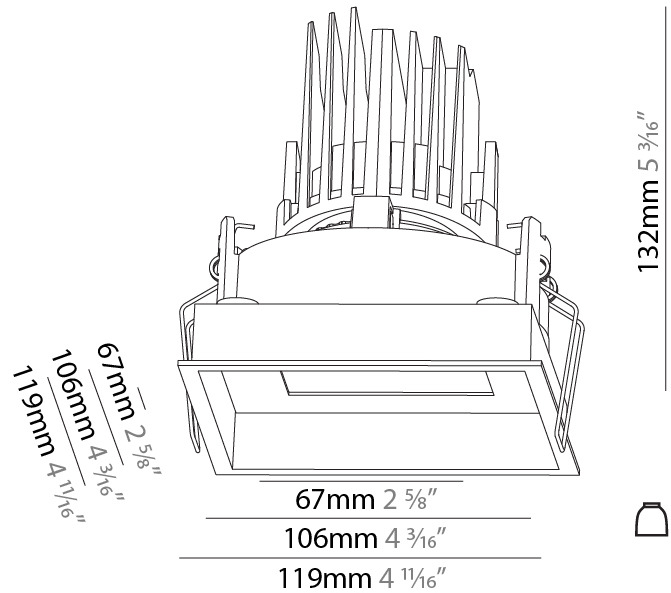

PHYSICAL

Shape: Square
Length (mm): 119
Length (in): 4 11/16
Width (mm): 119
Width (in): 4 11/16
Depth (mm): 132
Depth (in): 5 3/16
Ceiling Thickness (mm): 10 / 12.5 / 15
Ceiling Thickness (in): 3/8 or 1/2 or 9/16
Min. Recessing Depth (mm): 150
Min. Recessing Depth (in): 5 7/8
Light Distribution: Adjustable / Downlight
Weight (kg): 0.607
Weight (lbs): 1.34
Fixture Finish: SSR / BKV / CWI / CRY / HAB / UFT / ITA / RUA / FTG / MYG / LOD / PUS / FRO / FUP / KIA / POP / BLS / SPG / MEY / GOH / GUM / CHC / COM / ABZ / JAG / OBR / MOS / ROR
Fixture Material: Aluminum Die Cast
Cut-out Measurements: 114mm / 4 1/2" x 114mm / 4 1/2"

ELECTRICAL

Lamp Type: LED (Zhaga Standard)
Input Wattage (W): 16.5
Total Output Wattage (W): 14
Dimming: Tri-Mode (Non-Dimming and Phase Dimming (120Vac only) and 0-10V Dimming)
Driver Included: No
Driver Location: Recessed Housing
Driver Type: Constant Current - Universal
Driver Class: Class 2
Input Voltage (V): 120 - 277
Constant Current (MA): 500

LED

Number of LEDs: 1
Color Temperature (°K): 2700 / 3000 / 3500 / 4000
Max. Delivered Lumen (lm): 940 / 980 / 1029 / 1050
Nominal Lumen (lm): 1386 / 1438 / 1511 / 1542
CRI: >90 CRI

OPTICAL

Reflector: 20 / 40 / 60
Adjustability: Rotational 355°; Tilt 30°

RATINGS AND CERTIFICATIONS

Certified By: Certified for North American Standards
IP rating: IP20